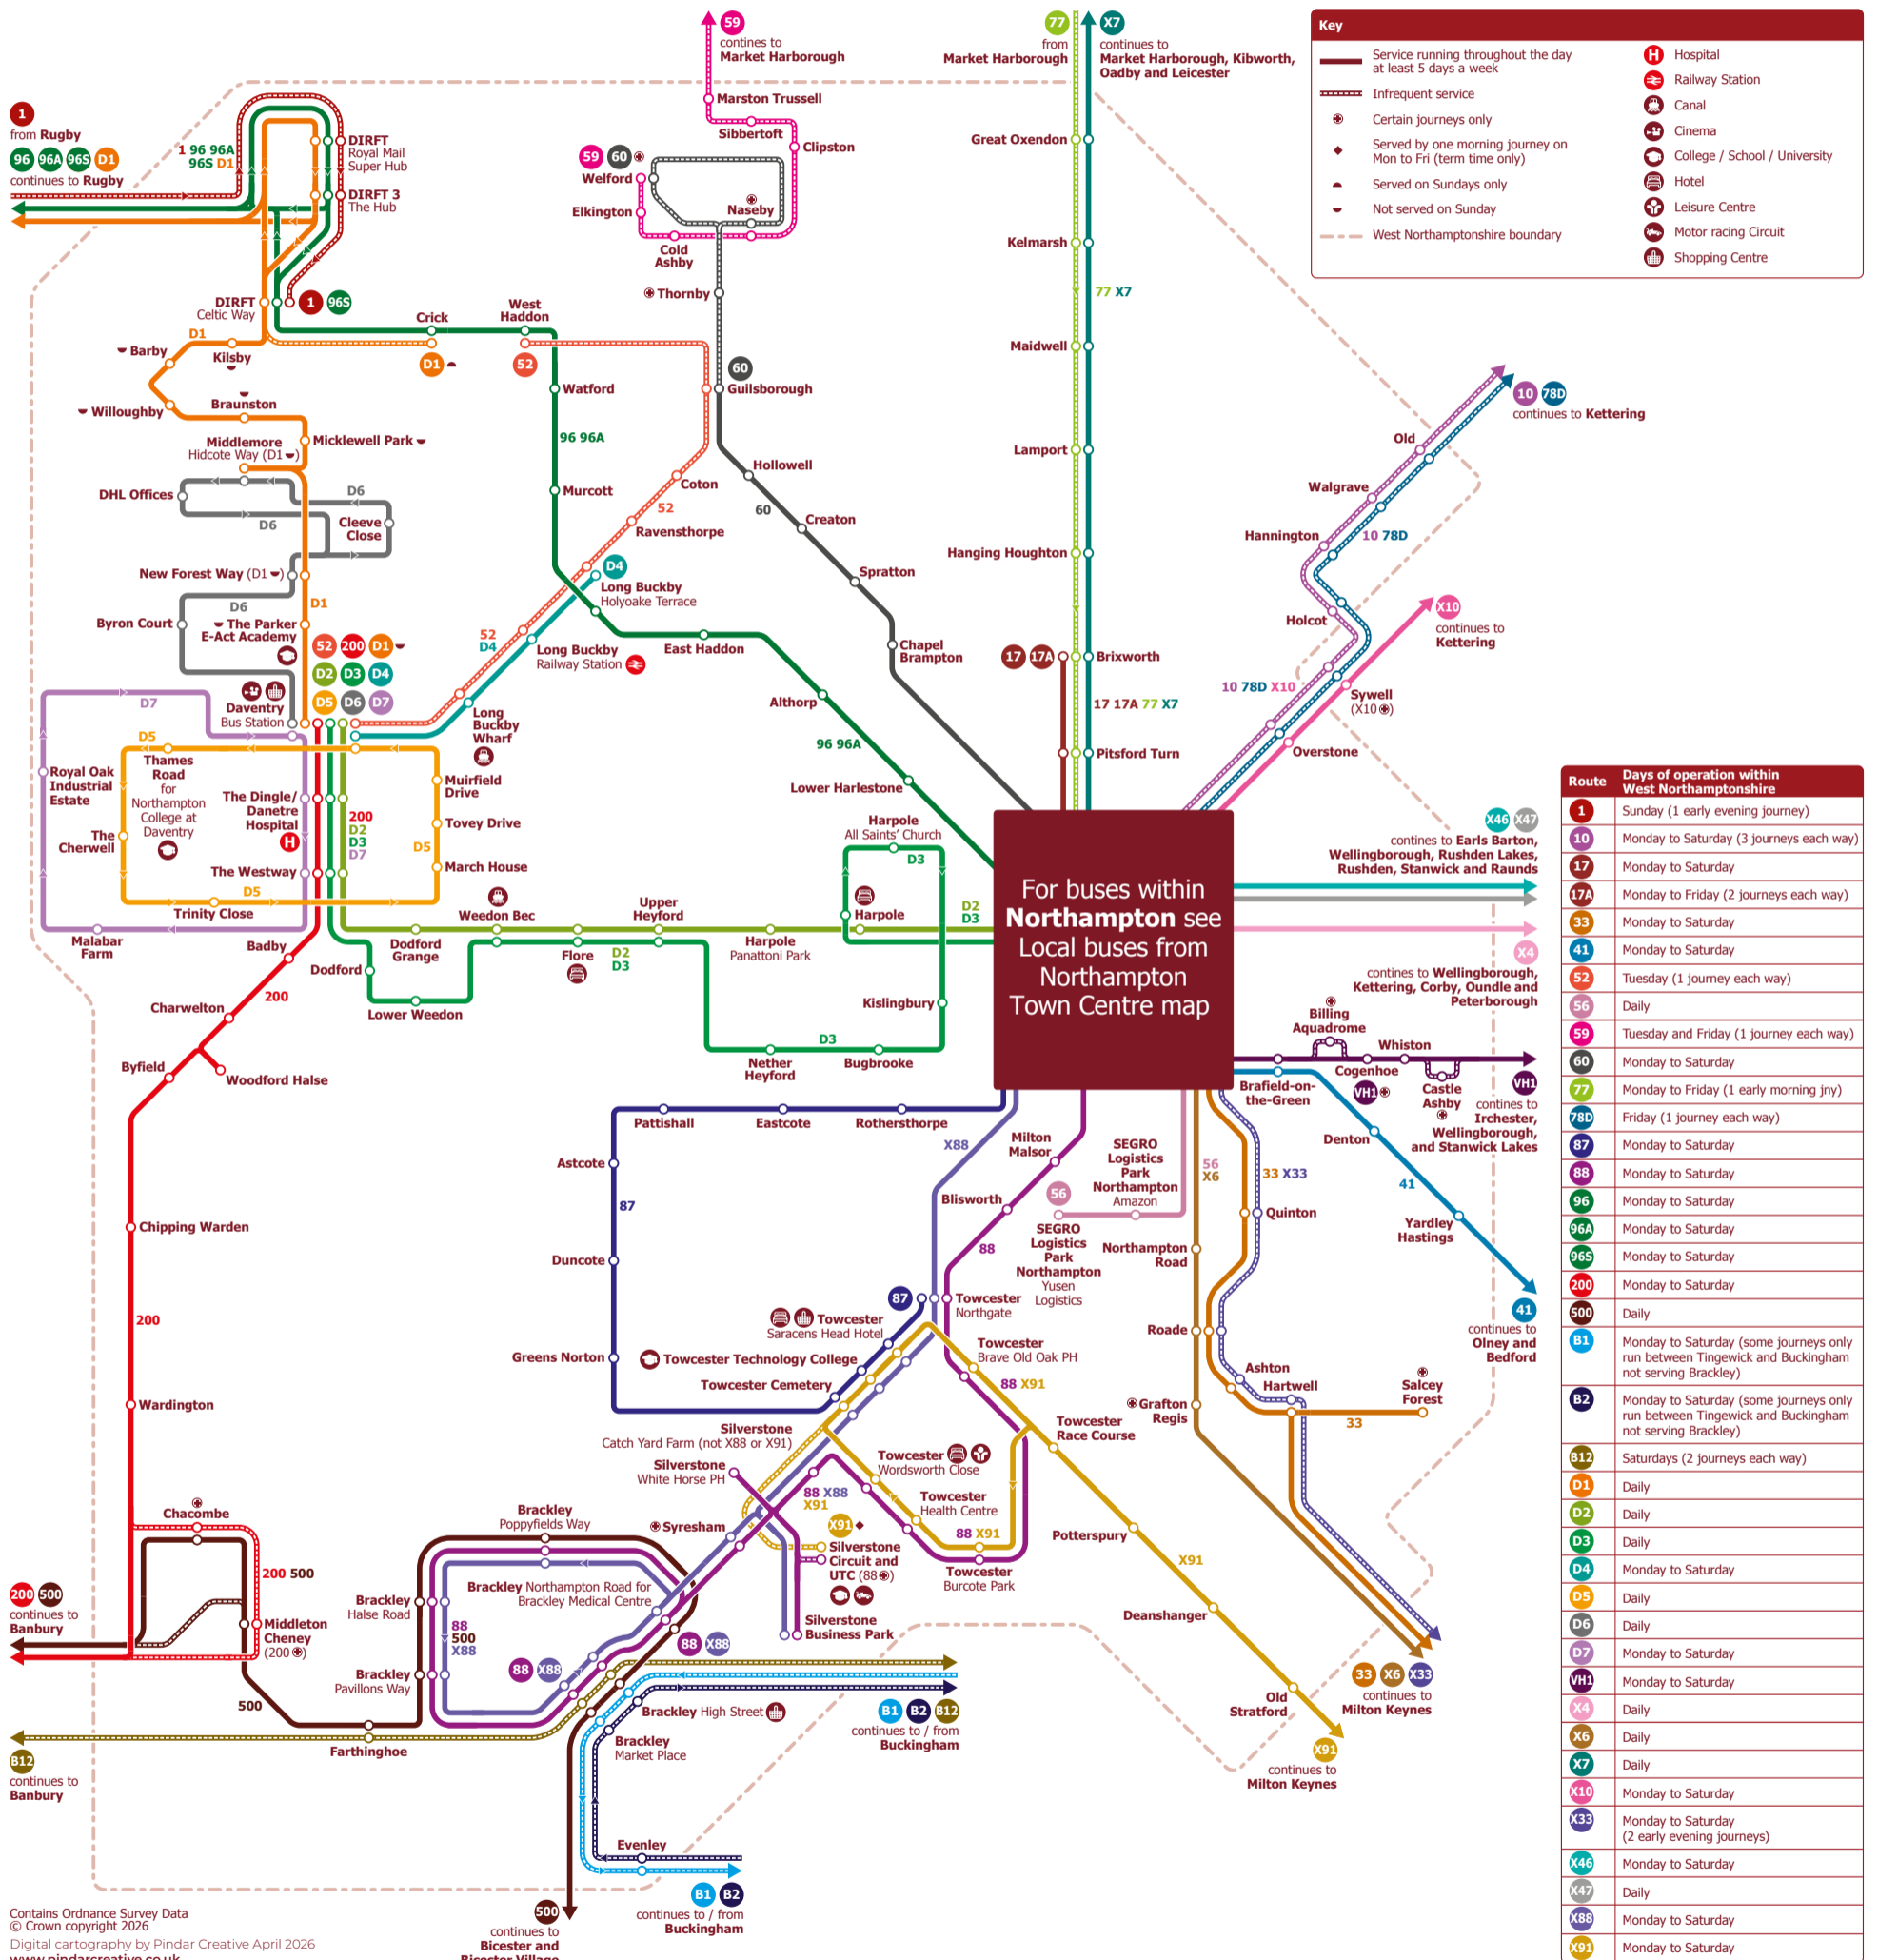

# West Northamptonshire Bus Network Map

Contains Ordnance Survey Data  
© Crown copyright 2026  
Digital cartography by Pindar Creative April 2026  
www.pindarcreative.co.uk