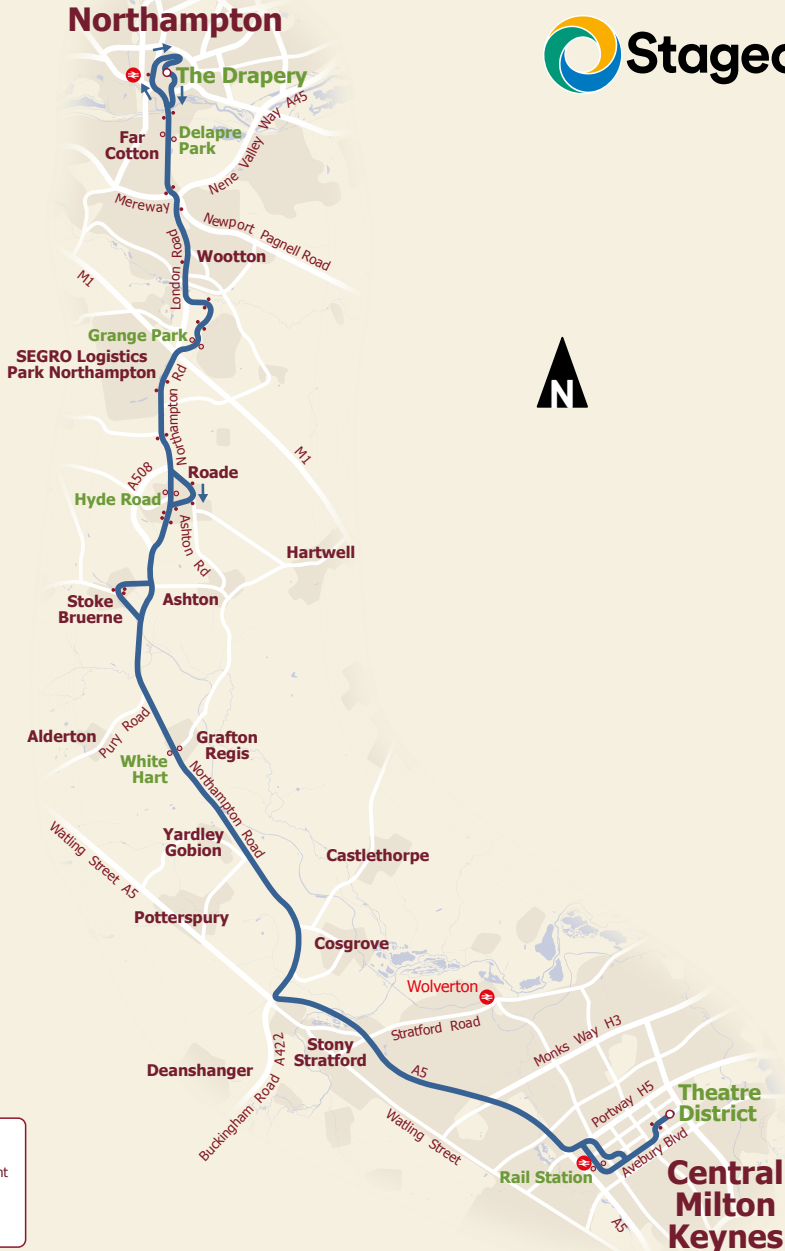

Route Map

West Northamptonshire Council

Key

- Terminus point
- Timing point
- Bus stop