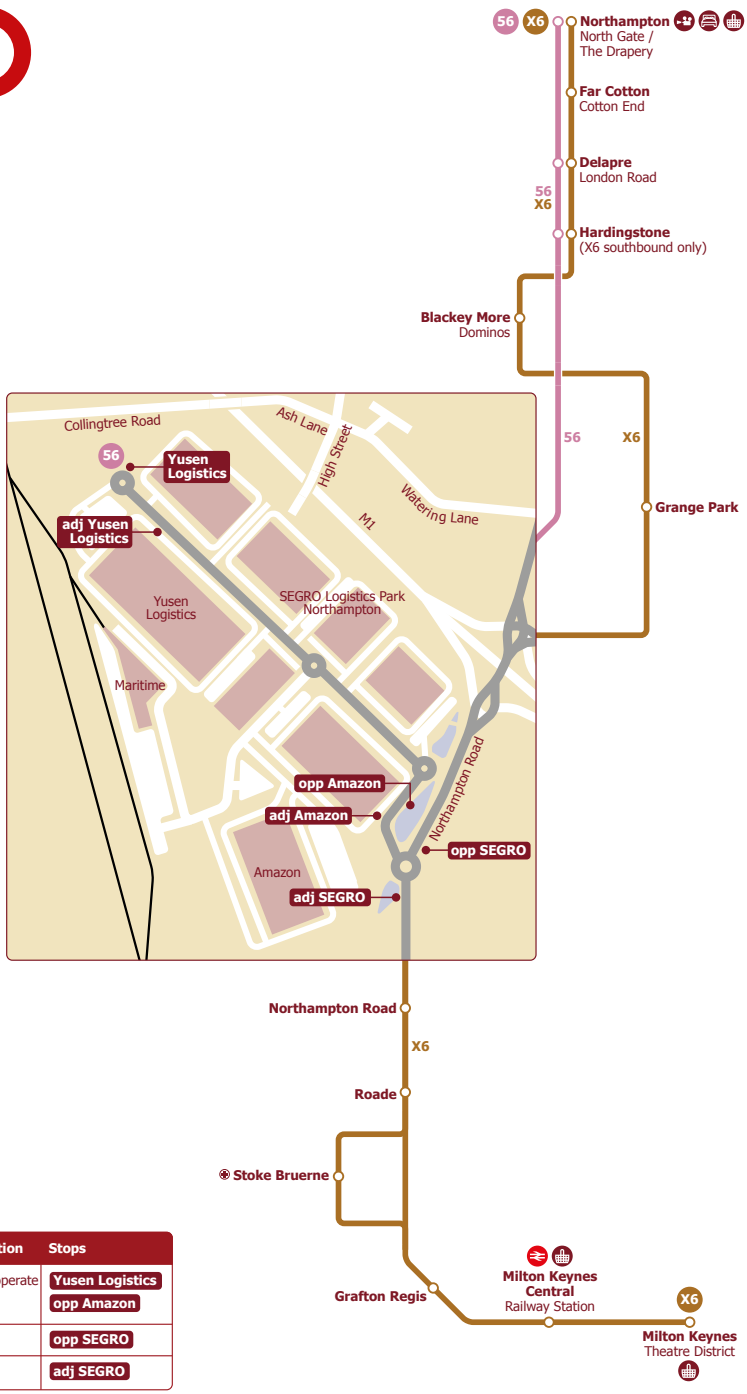

# Buses from SEGro Logistics Park Northampton

For more information about bus services serving SEGRO Logistics Park Northampton, scan the QR code

For more information about bus services in West Northamptonshire, scan the QR code

Contains Ordnance Survey Data  
© Crown copyright 2026  
Digital cartography by Pindar Creative April 2026  
[www.pindarcreative.co.uk](http://www.pindarcreative.co.uk)

Route	Route description	Days of operation	Stops
56	SEGRO to Northampton	Daily (services operate in line with shift patterns)	Yusen Logistics opp Amazon
X6	SEGRO to Milton Keynes	Daily	opp SEGRO
	SEGRO to Northampton	Daily	adj SEGRO

**Key**

- Service running throughout the day at least 5 days a week
- Certain journeys only
- Cinema
- Hotel
- Shopping Centre