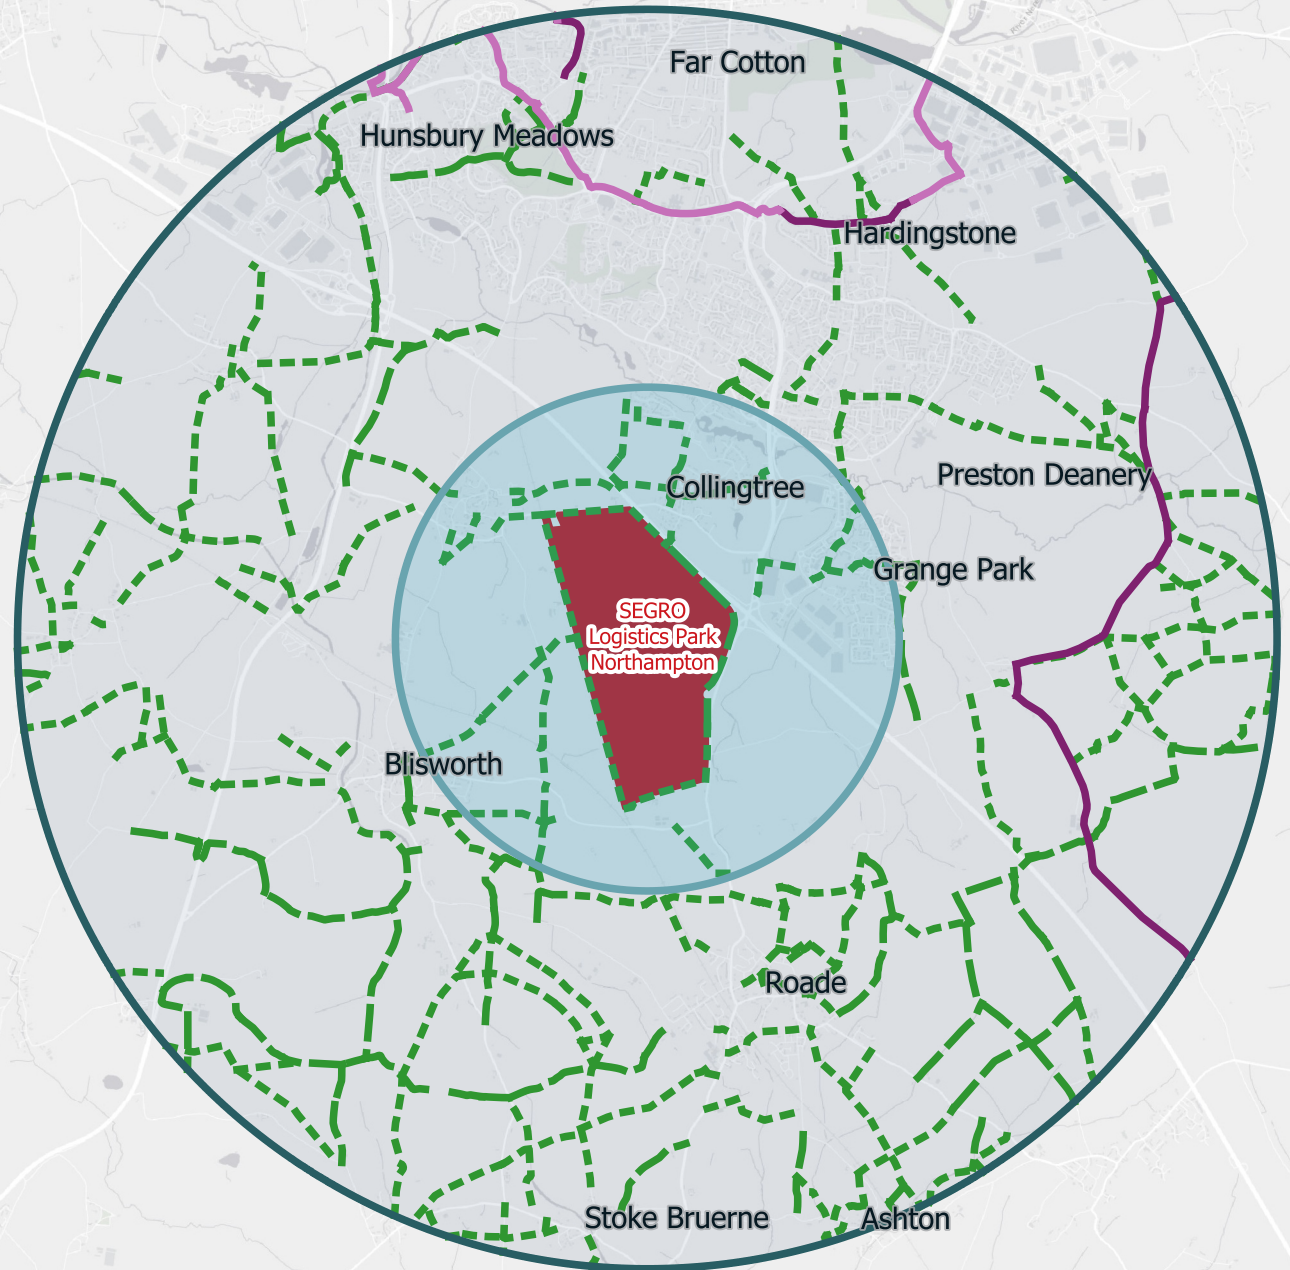

Northampton

Walking and Cycling to SEGRO Logistics Park Northampton

Active Travel Information

- - - Footpath
- On Road Cycleway
- 2km Walking Buffer
- - - Bridleway
- Traffic Free Cycleway
- 5km Cycling Buffer

For those who can, walking or cycling to SEGRO Logistics Park Northampton is a simple way to add activity into your day while saving money and avoiding traffic.

Collingtree, Grange Park and Blisworth are all within 2km of the site, and parts of south Northampton lie within 5km, making active travel an alternative option for some commuters.

2.5

5 km