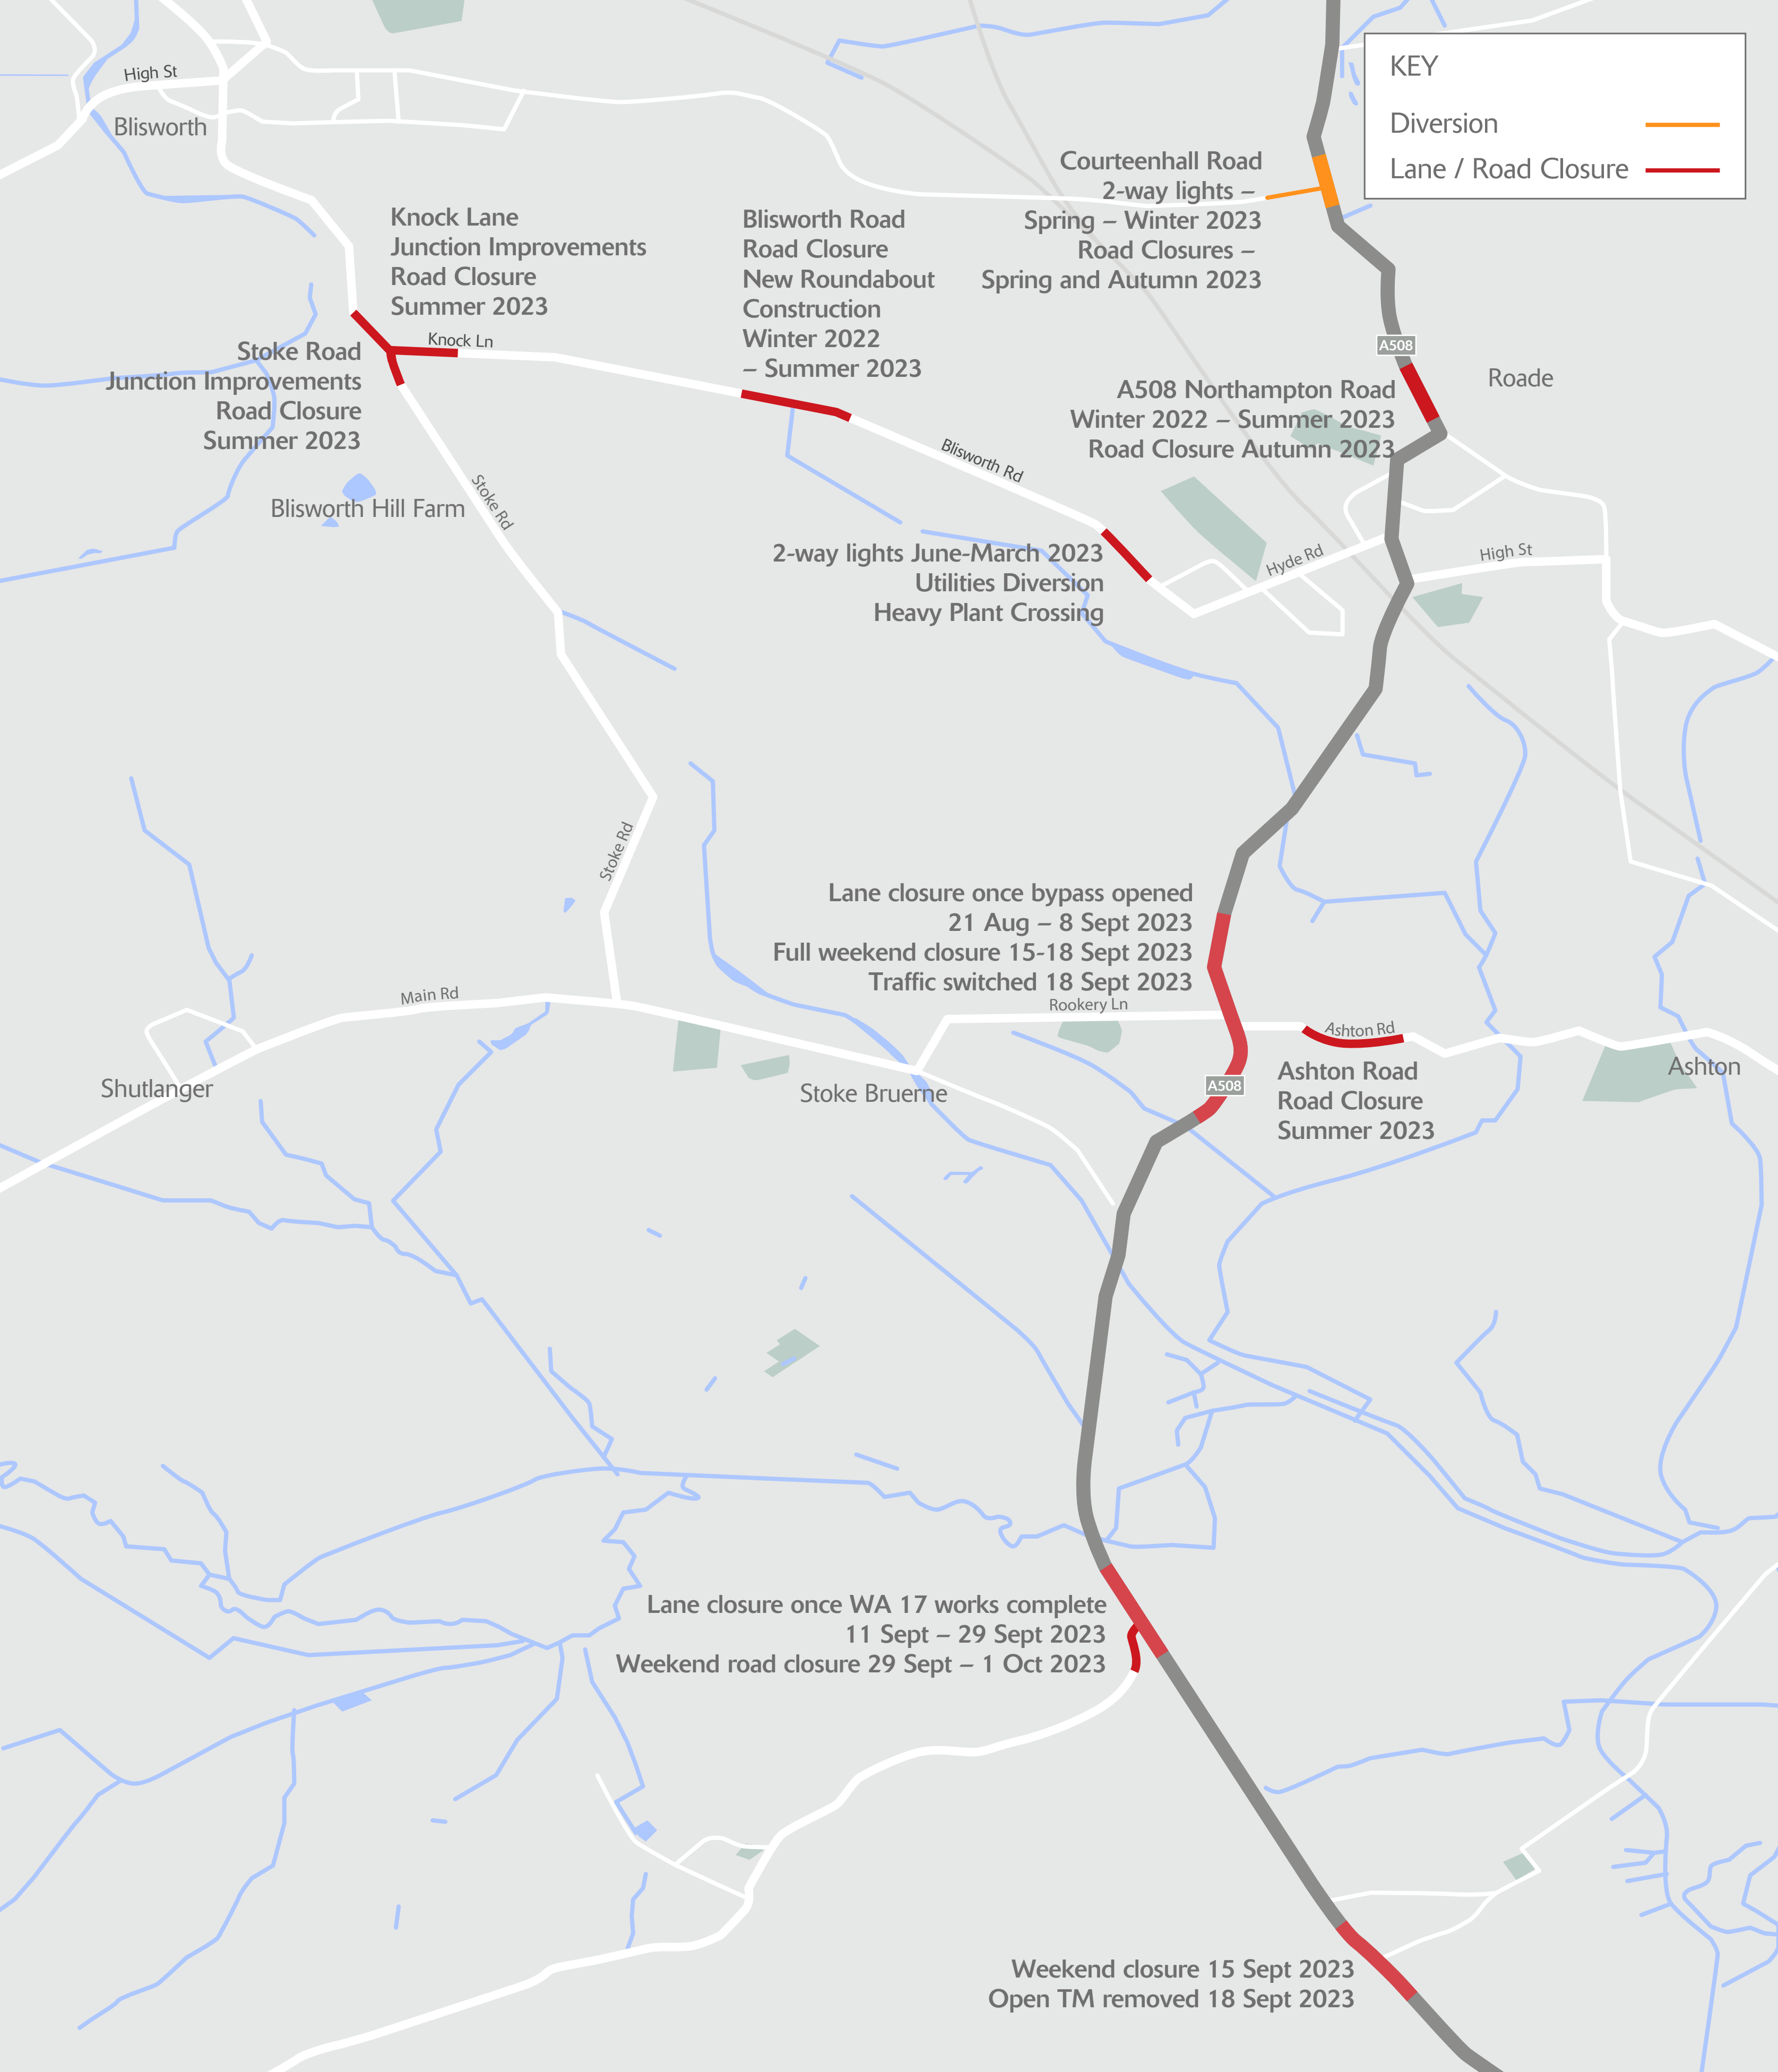

KEY

Diversion 

Lane / Road Closure 

High St
Blisworth

Knock Lane
Junction Improvements
Road Closure
Summer 2023

Stoke Road
Junction Improvements
Road Closure
Summer 2023

Blisworth Hill Farm

Blisworth Road
Road Closure
New Roundabout
Construction
Winter 2022
– Summer 2023

Courteenhall Road
2-way lights –
Spring – Winter 2023
Road Closures –
Spring and Autumn 2023

A508 Northampton Road
Winter 2022 – Summer 2023
Road Closure Autumn 2023

2-way lights June-March 2023
Utilities Diversion
Heavy Plant Crossing

Lane closure once bypass opened
21 Aug – 8 Sept 2023
Full weekend closure 15-18 Sept 2023
Traffic switched 18 Sept 2023

Ashton Road
Road Closure
Summer 2023

Lane closure once WA 17 works complete
11 Sept – 29 Sept 2023
Weekend road closure 29 Sept – 1 Oct 2023

Weekend closure 15 Sept 2023
Open TM removed 18 Sept 2023

Shutlanger

Stoke Bruerne

Ashton